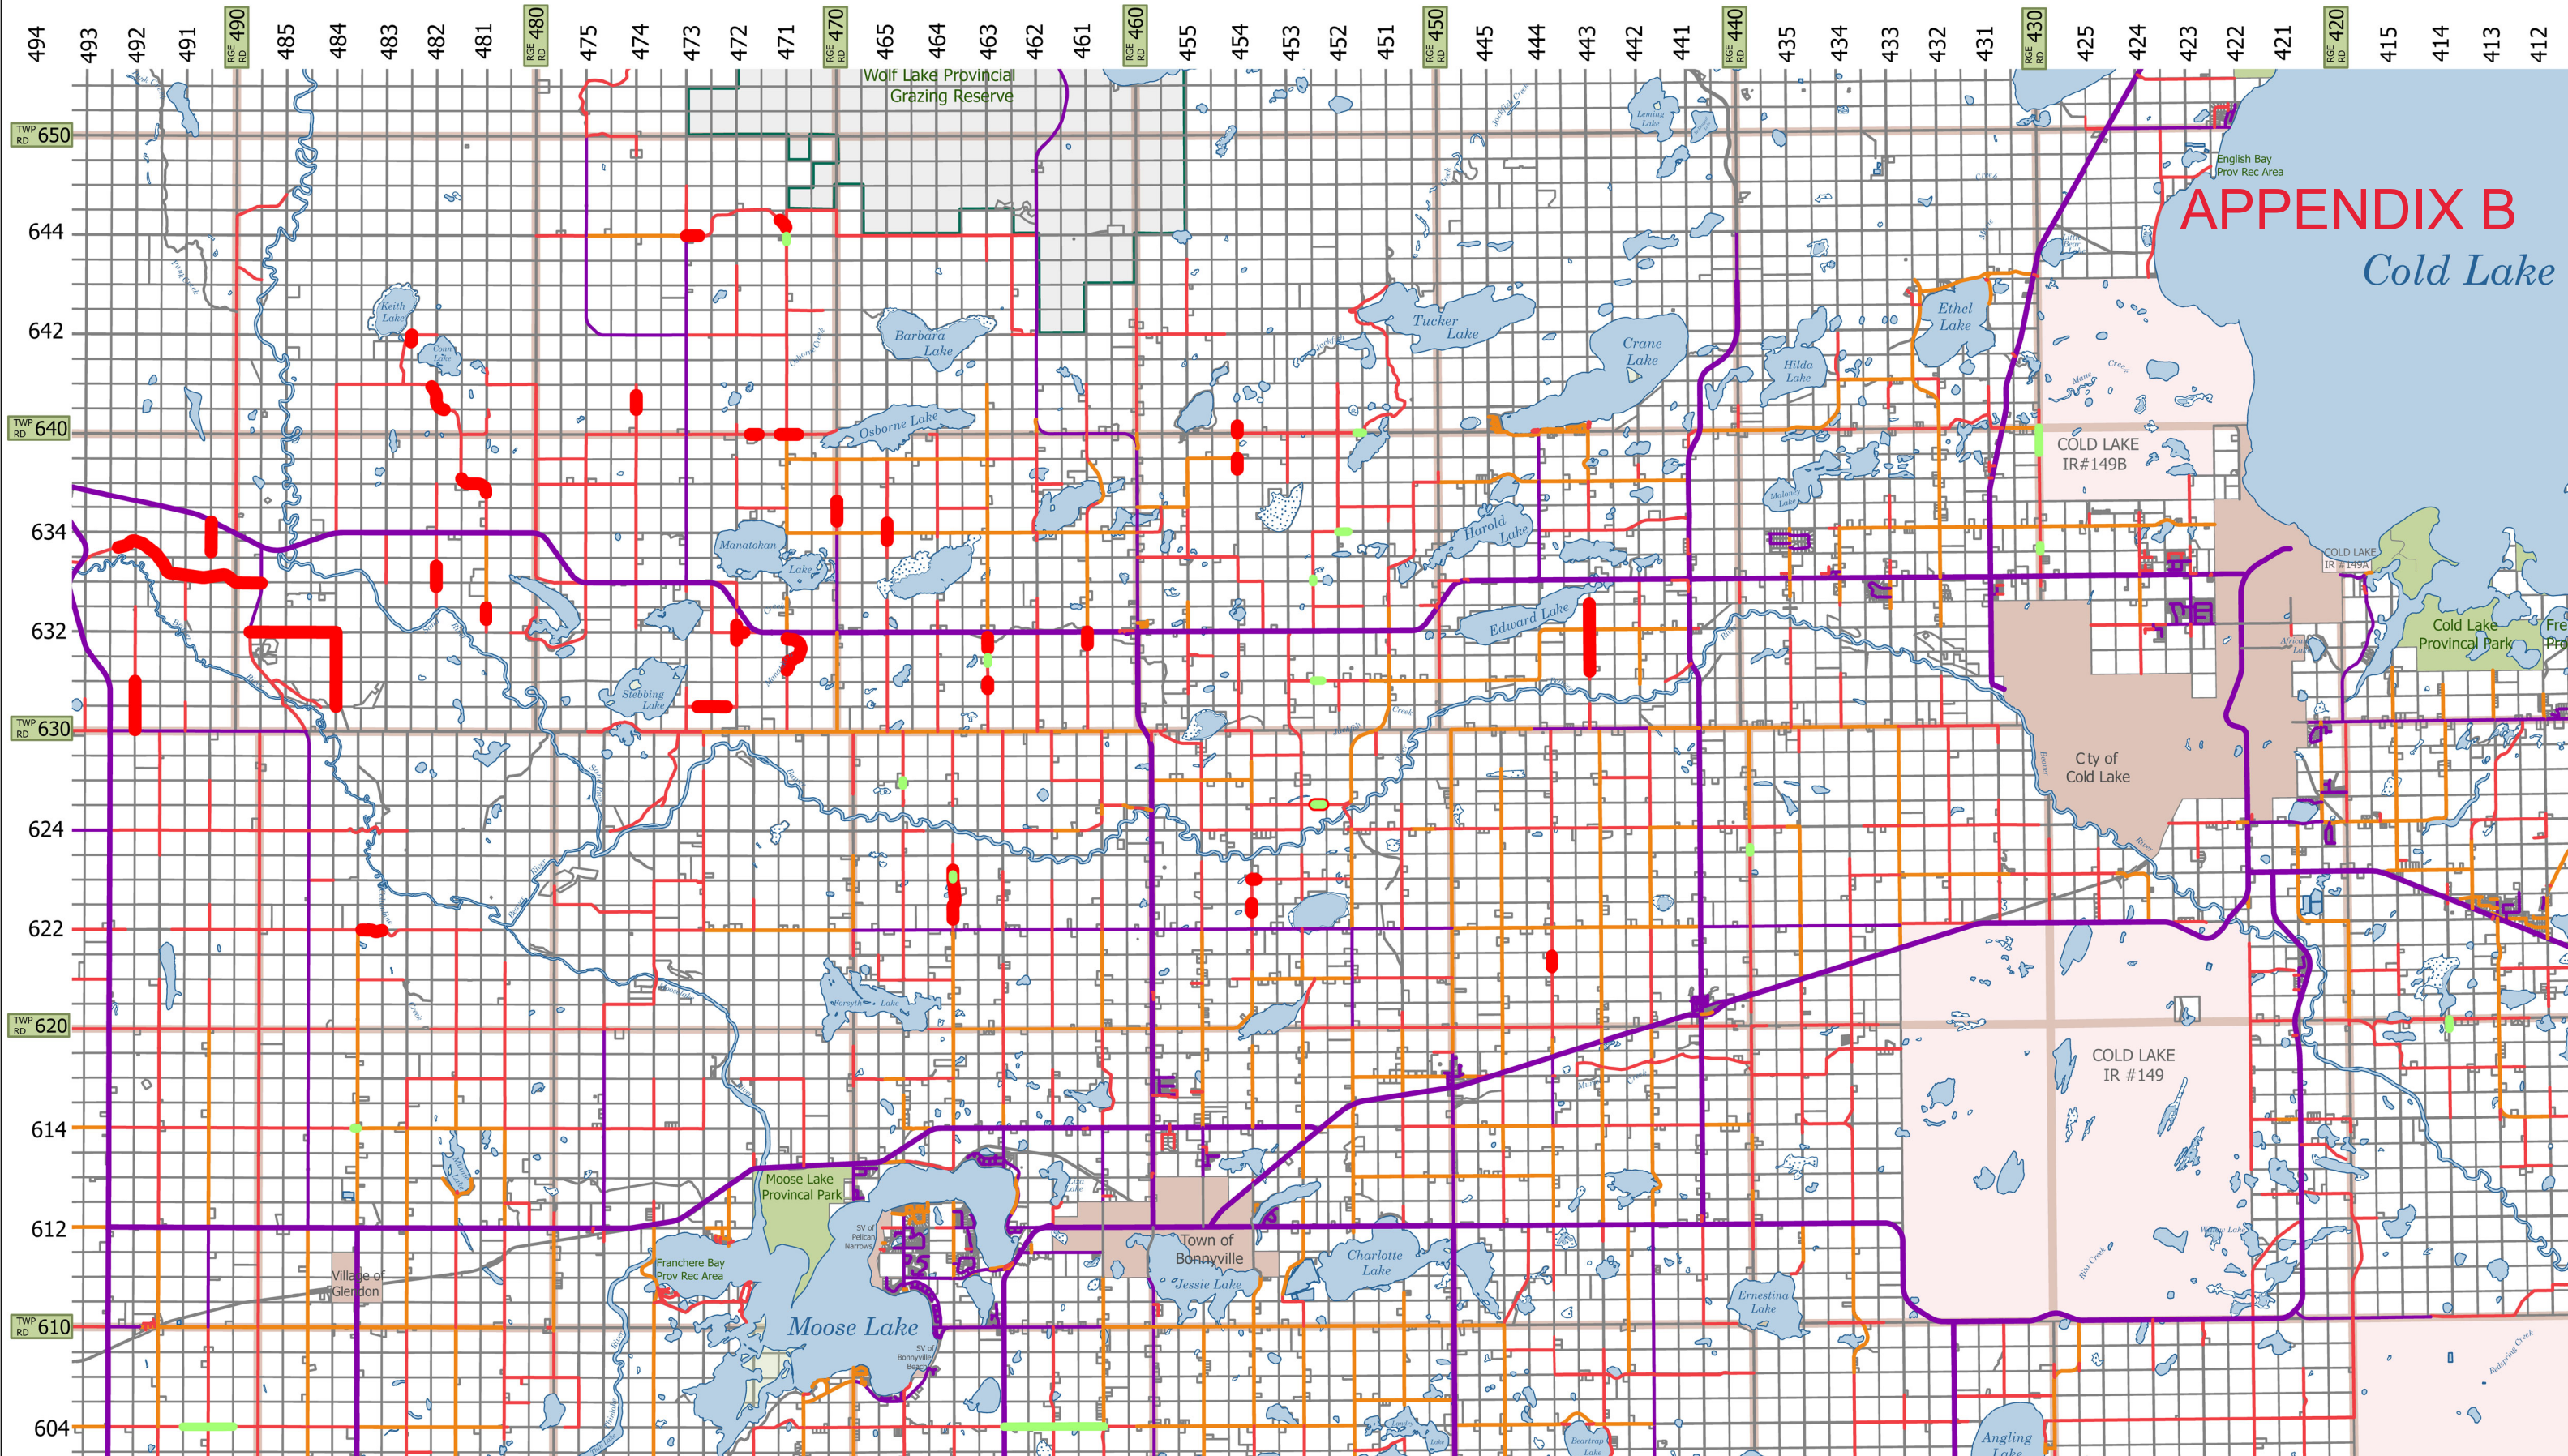

APPENDIX B

Cold Lake

Road Surface

- Pavement
- AB Gravel
- Cold Mix
- Gravel
- Hot Mix
- Road

Dust Control 2024

- Industry
- Municipal District

English Bay Prov Rec Area

COLD LAKE IR#149B

COLD LAKE IR#149A

City of Cold Lake

COLD LAKE IR #149

ELIZABET METIS SETTLE

Wolf Lake Provincial Grazing Reserve

Moose Lake Provincial Park

Franchere Bay Prov Rec Area

Village of Gledon

Town of Bonnyville

Angling Lake

Sinking Lake

Thompson Lakes